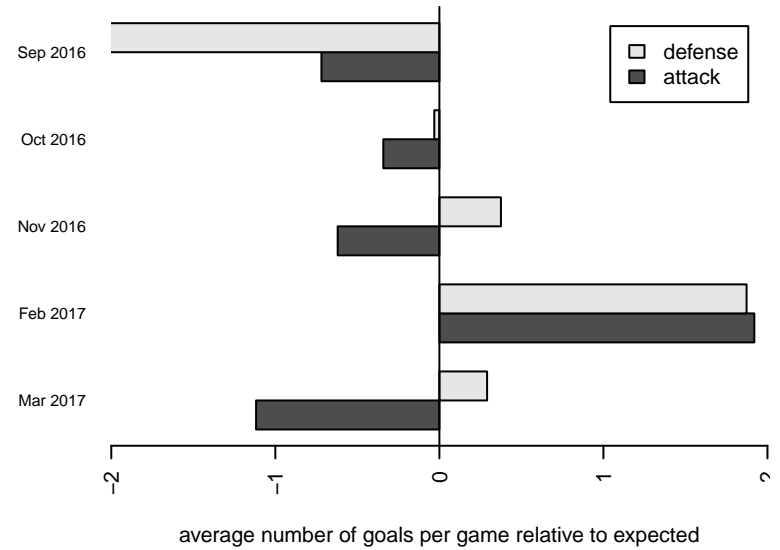

Performance relative to 13 month average