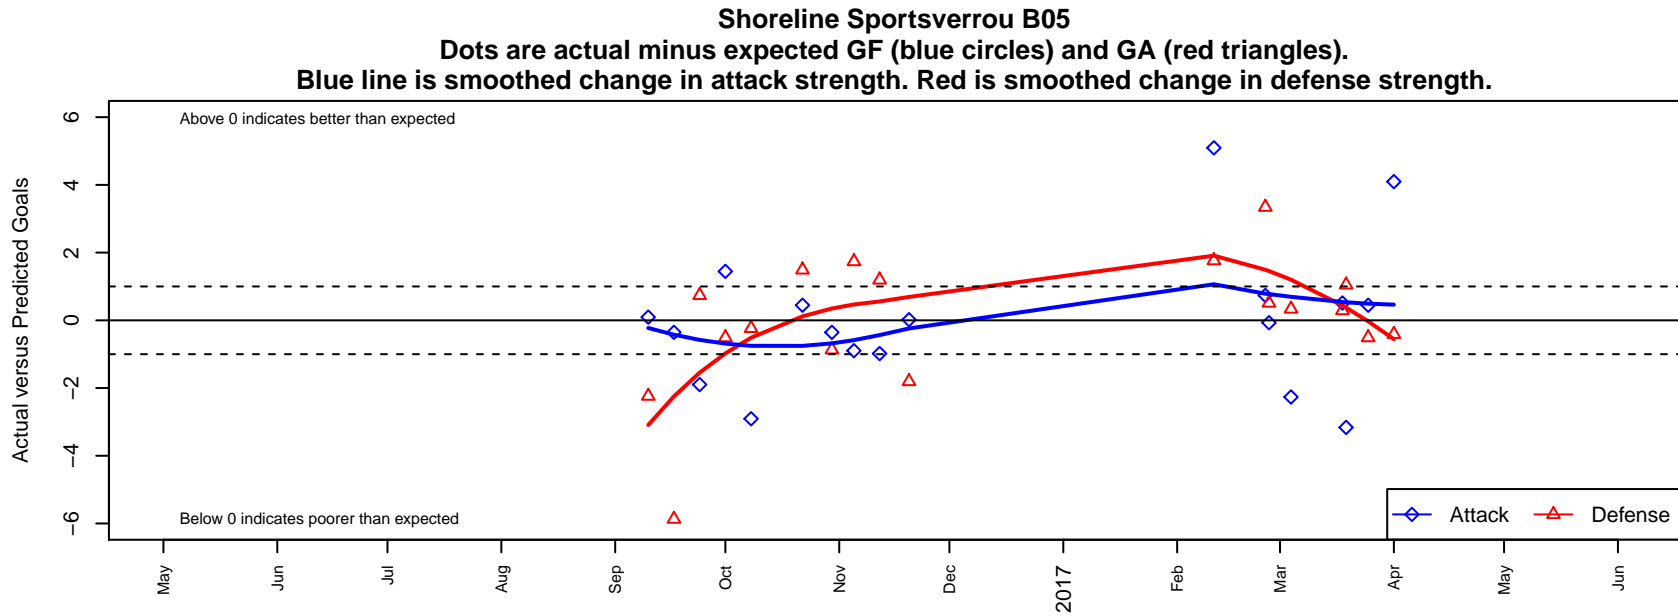

Shoreline Sportsverrou B05

Shoreline Sportsverrou
Shoreline, WA
B05 total strength=395
attack=0.42 defense=0.14
fall league = PSPL Copa Blue U12
spr league = Spr PSPL Copa U12

alt names used:
Shoreline Sports Club Verrou BU12
Shoreline Sports Club Verrou BU12

Venues played:
2016 PSPL Copa Blue U12
2016 Spr PSPL Copa U12

**attack and defense variance (black dot)
relative to other teams
and top 10 in region**

**attack and defense rating
relative to others at age
and all opponents in last 13 months**