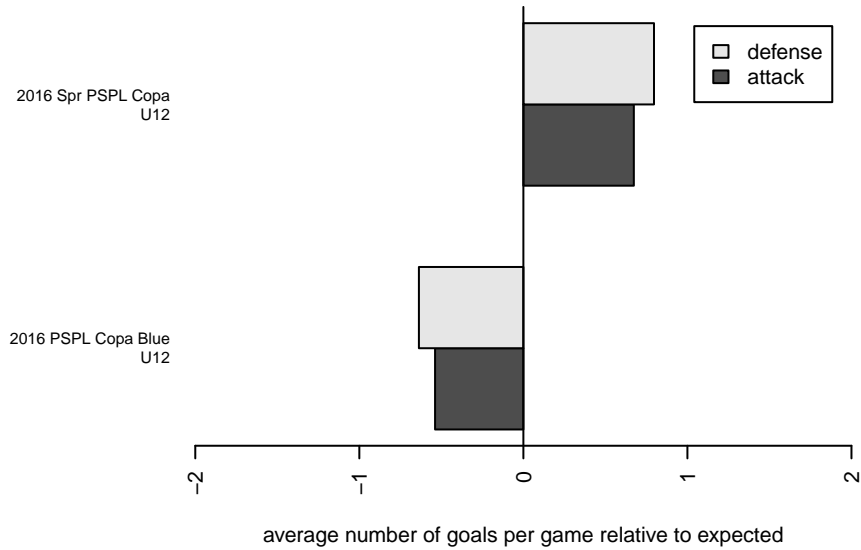

Performance relative to 13 month average