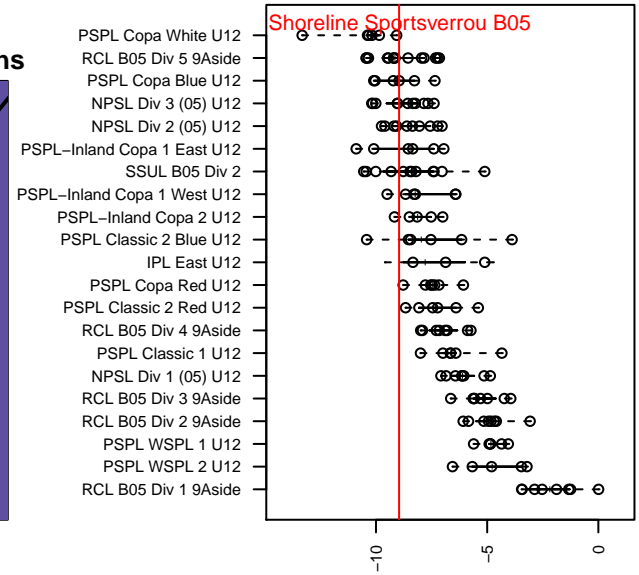

Shoreline Sportsverrou B05

Shoreline Sportsverrou
Shoreline, WA
B05 total strength=395
attack=0.42 defense=0.14
fall league = PSPL Copa Blue U12
spr league = Spr PSPL Copa U12

alt names used:
Shoreline Sports Club Verrou BU12
Shoreline Sports Club Verrou BU12

Venues played:
2016 PSPL Copa Blue U12
2016 Spr PSPL Copa U12

**attack and defense variance (black dot)
relative to other teams
and top 10 in region**

**attack and defense rating
relative to others at age
and all opponents in last 13 months**