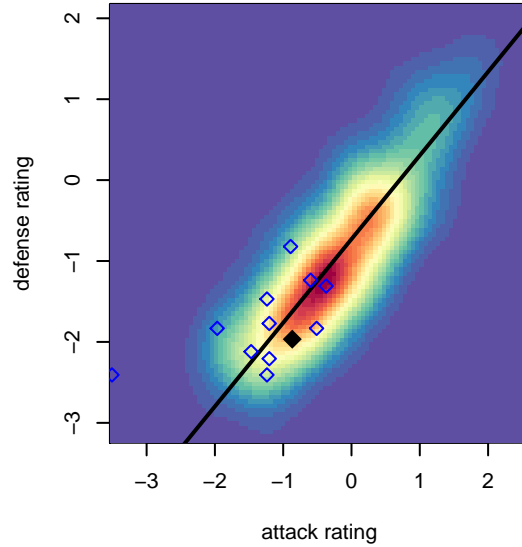

Shoreline Sportsverrou B05

Shoreline Sportsverrou
Shoreline, WA
B05 total strength=395
attack=0.42 defense=0.14
fall league = PSPL Copa Blue U12
spr league = Spr PSPL Copa U12

alt names used:
Shoreline Sports Club Verrou BU12
Shoreline Sports Club Verrou BU12

Venues played:
2016 PSPL Copa Blue U12
2016 Spr PSPL Copa U12

**attack and defense variance (black dot)
relative to other teams
and top 10 in region**

**attack and defense rating
relative to others at age
and all opponents in last 13 months**