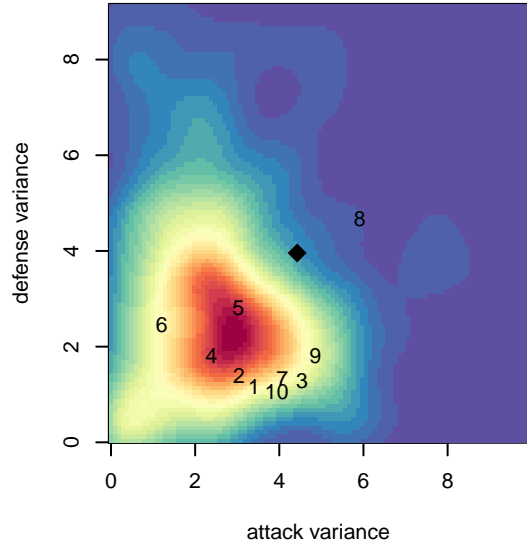

Shoreline Sportsverrou B05

Shoreline Sportsverrou
Shoreline, WA
B05 total strength=395
attack=0.42 defense=0.14
fall league = PSPL Copa Blue U12
spr league = Spr PSPL Copa U12

alt names used:
Shoreline Sports Club Verrou BU12
Shoreline Sports Club Verrou BU12

Venues played:
2016 PSPL Copa Blue U12
2016 Spr PSPL Copa U12

**attack and defense variance (black dot)
relative to other teams
and top 10 in region**

**attack and defense rating
relative to others at age
and all opponents in last 13 months**